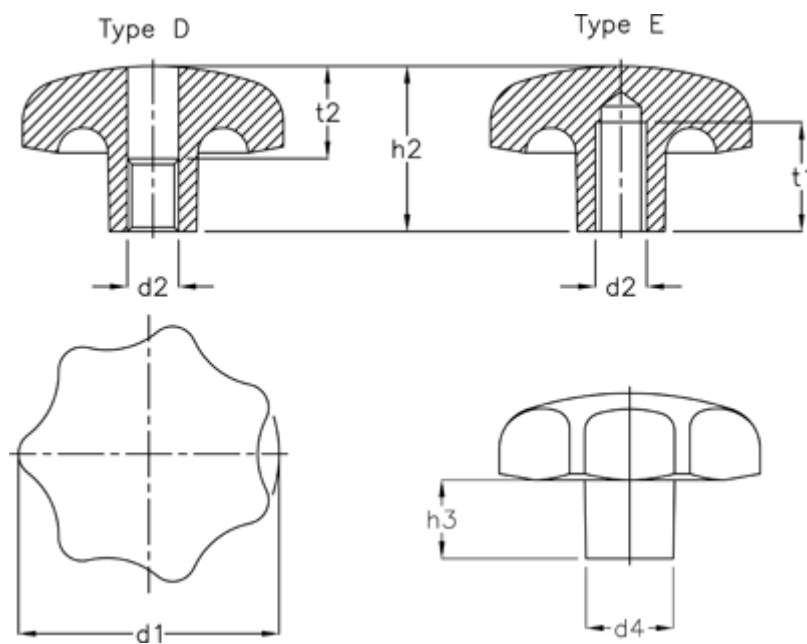

Article number: 20528473M

Description: E+G Star knob DIN 6336-AL-63-M10-E-MT

Measures

d_1	= 63
d_2	= M 10
d_4	= 20
h_2	= 40
h_3	= 21
t_1 min.	= 22
t_2	= 20